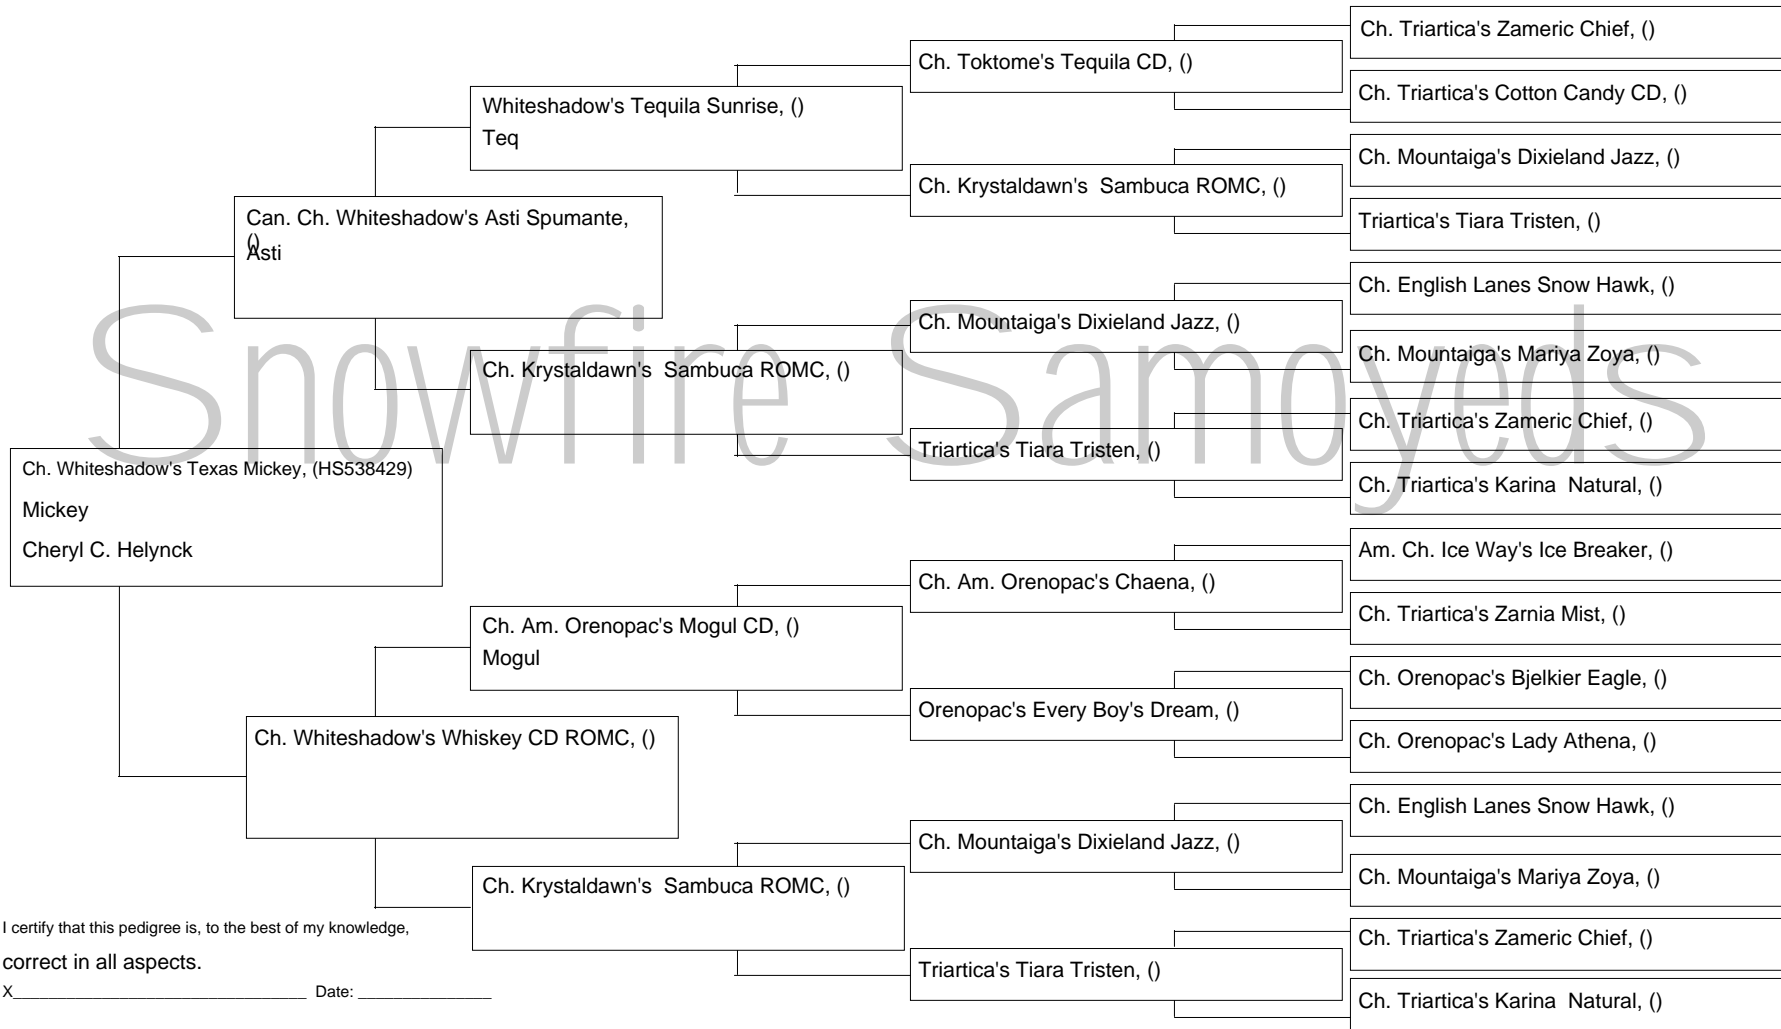

# Pedigree For Ch. Whiteshadow's Texas Mickey

Paul Rintoul  
1624-16A Street SE

Calgary, AB T2G 3S7  
Phone: 403-263-1428  
Email: info@snowfiresams.com

I certify that this pedigree is, to the best of my knowledge,  
correct in all aspects.  
X \_\_\_\_\_ Date: \_\_\_\_\_